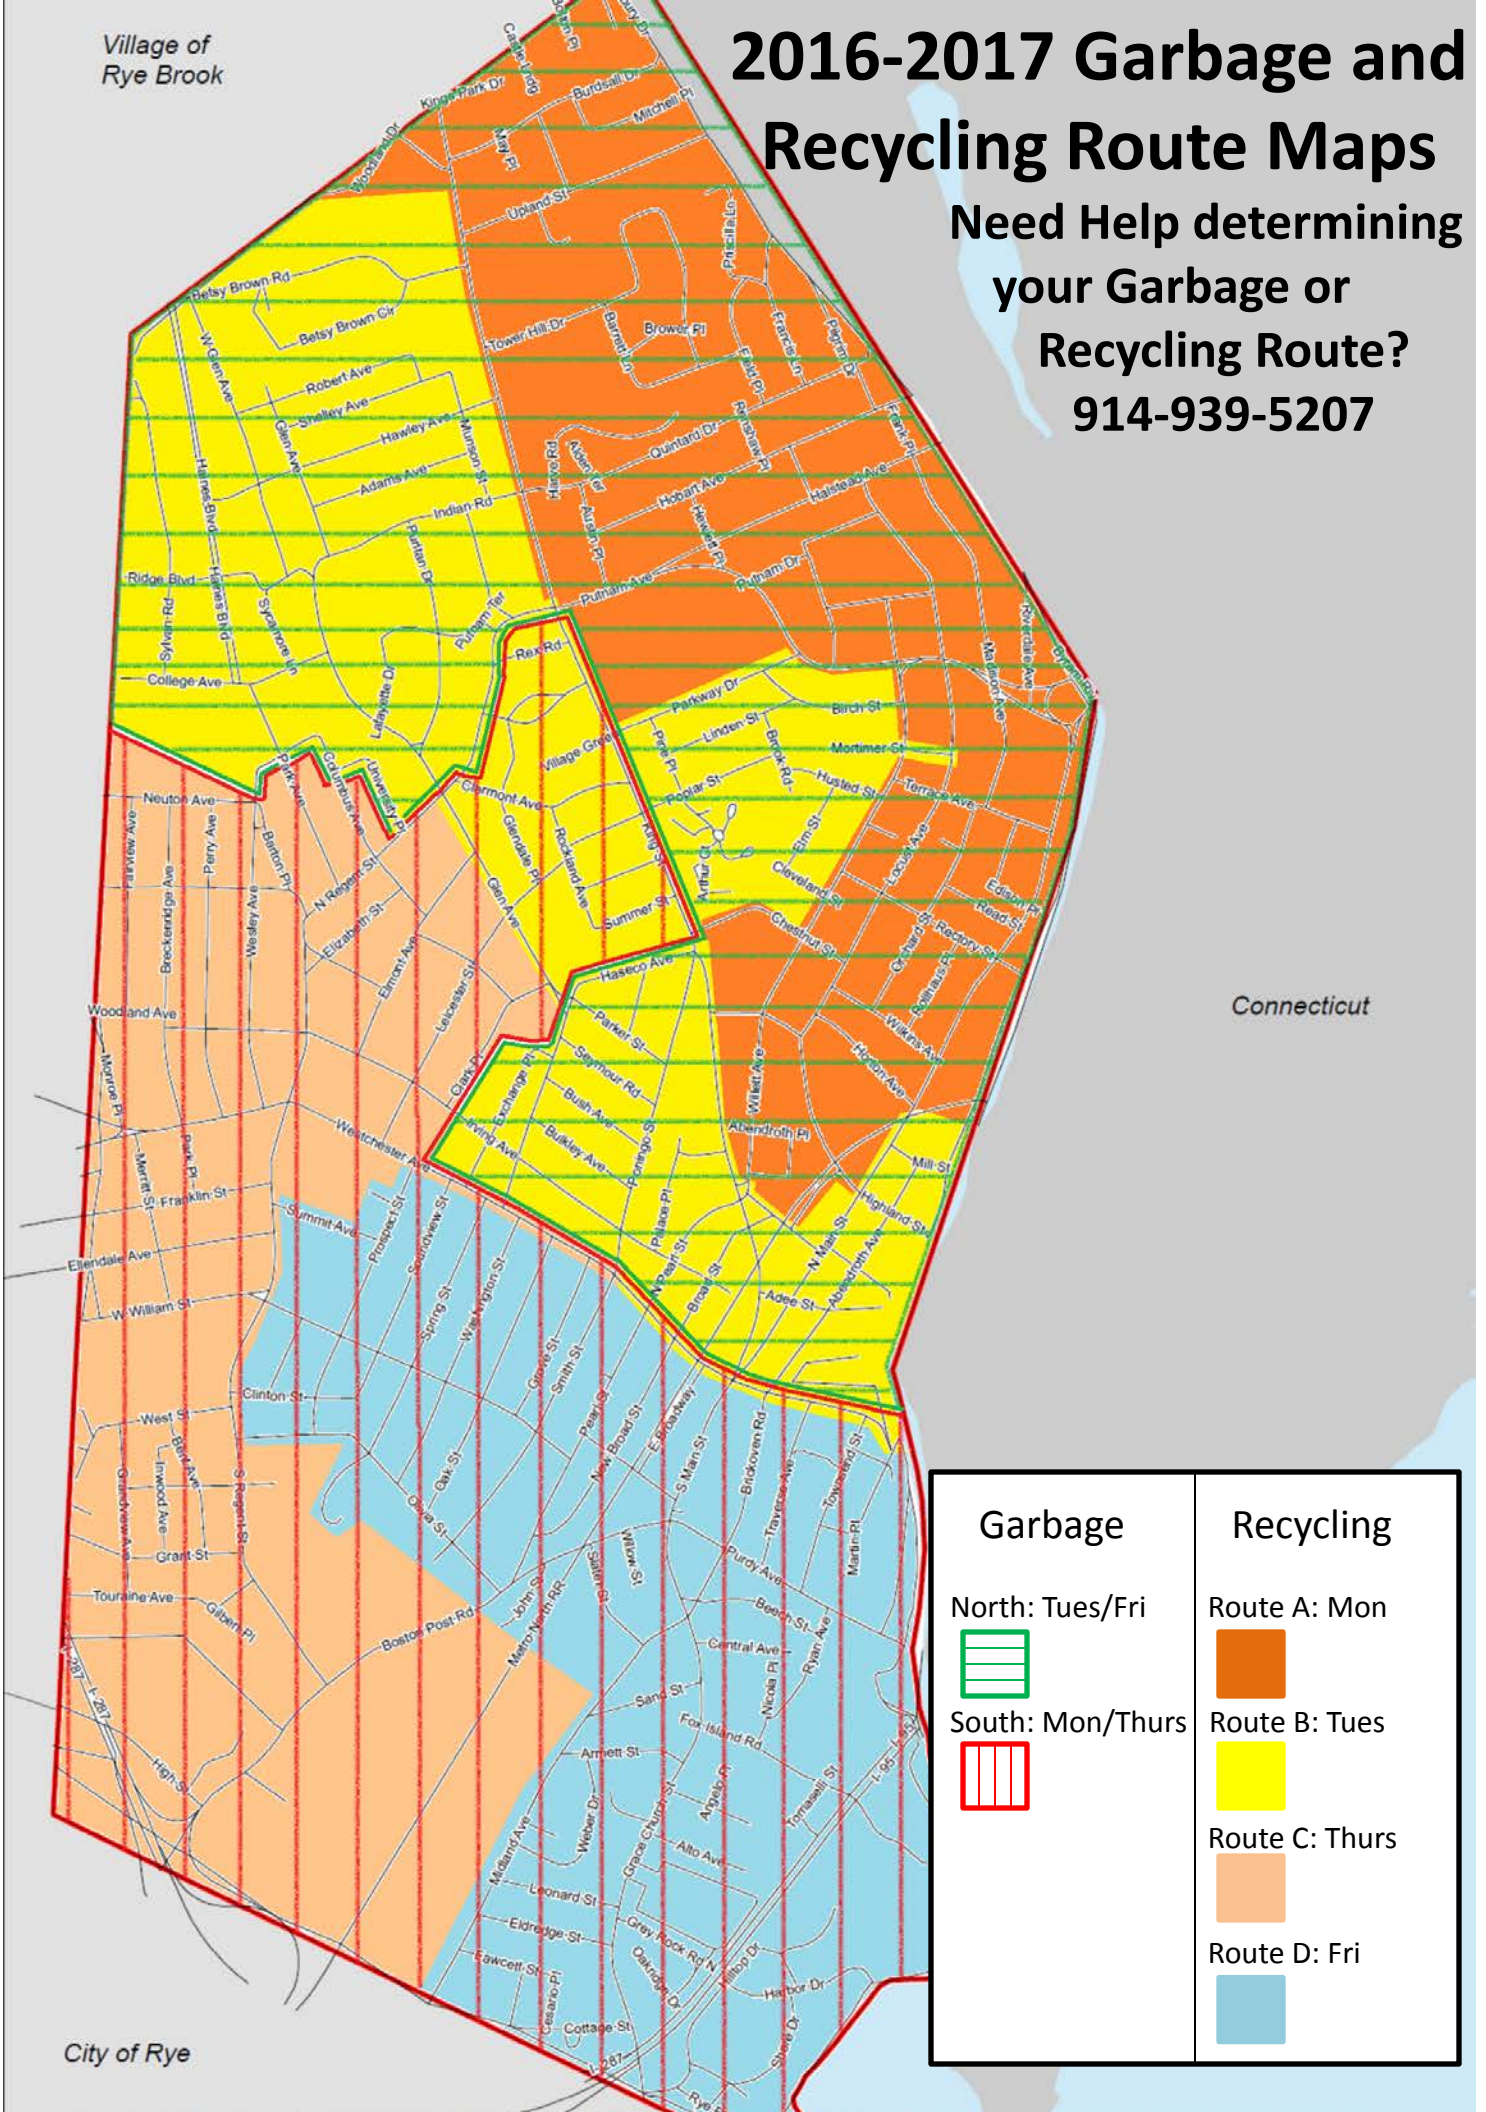

Village of Rye Brook

2016-2017 Garbage and Recycling Route Maps

Need Help determining your Garbage or Recycling Route?
914-939-5207

Connecticut

Garbage

North: Tues/Fri

South: Mon/Thurs

Recycling

Route A: Mon

Route B: Tues

Route C: Thurs

Route D: Fri

City of Rye